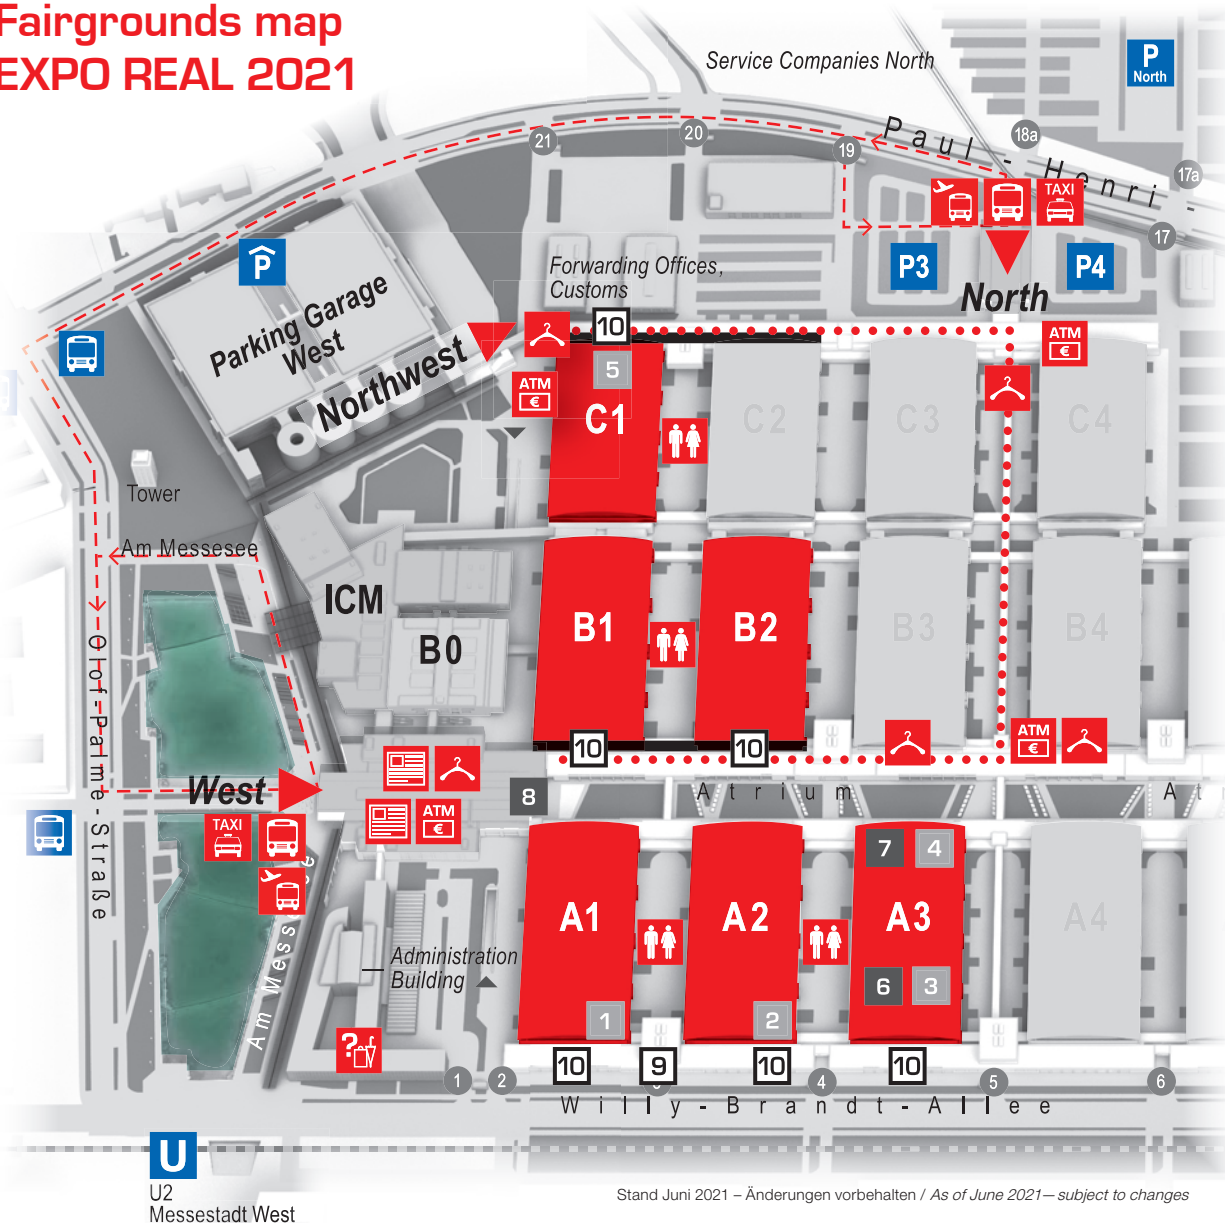

Fairgrounds map EXPO REAL 2021

- Parking area
- Subway
- Public bus
- Taxi rank for general cabs without pre-ordering
- Airport shuttle
- Shuttle between the entrances
- Shuttle route
- Entrances
- ExpressWay
- Wardrobe
- Lost & found
- Press Center
- Trade press booth
- ATM/cash machine
- Restroom

Conference program

- DISCUSSION & NETWORKING FORUM (Hall A1)
- PLANNING & PARTNERSHIPS FORUM (Hall A2)
- REAL ESTATE INNOVATION FORUM (Hall A3)
- NOVA³ FORUM presents Logistics (Hall A3)
- EXPO REAL FORUM (Hall C1)

Special areas

- TECH ALLEY (Hall A3)
- NOVA³ Info
- CareerDay, October 13 only (Entrance West)

Meeting opportunities

- Work & Meet (1st floor)
- Conference and meeting rooms

Stand Juni 2021 – Änderungen vorbehalten / As of June 2021 – subject to changes

Jetzt Ihr Taxi vorbestellen / Pre-order your taxi now

freenow

taxi.eu

taxi-deutschland

International Trade Fair for Property and Investment
October 11–13, 2021 | Messe München

Building networks